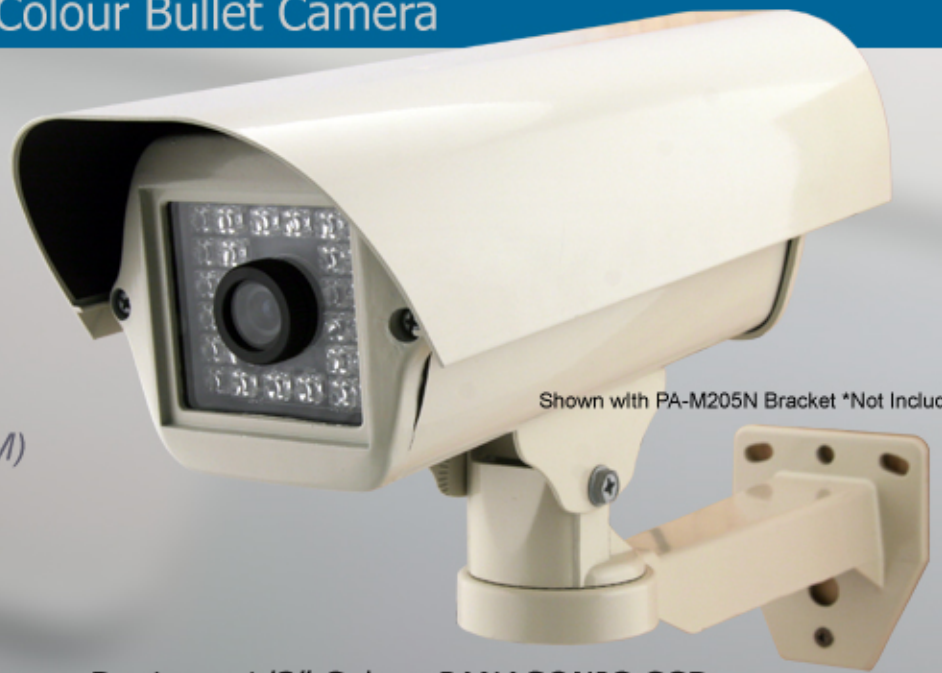

PC-GL104IR

Colour Bullet Camera

- 420 TV Lines
- Electronic Shutter Control
- 24 High Intensity IR LED (30M)
- AC 24V
- IP66 Classification

Image Device:	1/3" Colour PANASONIC CCD
Effective Pixels:	510(H) x 492(V)
Detection Area:	4.9mm * 3.7mm
Synchronizing System:	Internal Synchronization
Scanning System:	2:1 Interlace
Horizontal Resolution:	420 TV Lines
Infrared LED:	24 High Intensity LED
Infrared Distance:	30 Metres (100 Feet)
Minimum Illumination:	0.0 Lux/F1.2 (IR mode)
Lens Mount:	Board Lens 6.0mm Standard
Electronic Shutter Control:	1/60 - 1/100000s
Gamma Correction:	Auto 0.45
Automatic Gain Control:	Auto
Back Light Compensation:	Auto
White Balance:	Auto
Video Output:	1.0 Vp-p, 75Ω
Video S/N Ratio:	More than 48dB
Power Consumption:	AC24V, 550mA
Operating Temperature:	-30°C to +50°C
Dimensions (mm):	333(L) * 185(W) * 168(H)
Protection Classification:	Ingress Protection 66